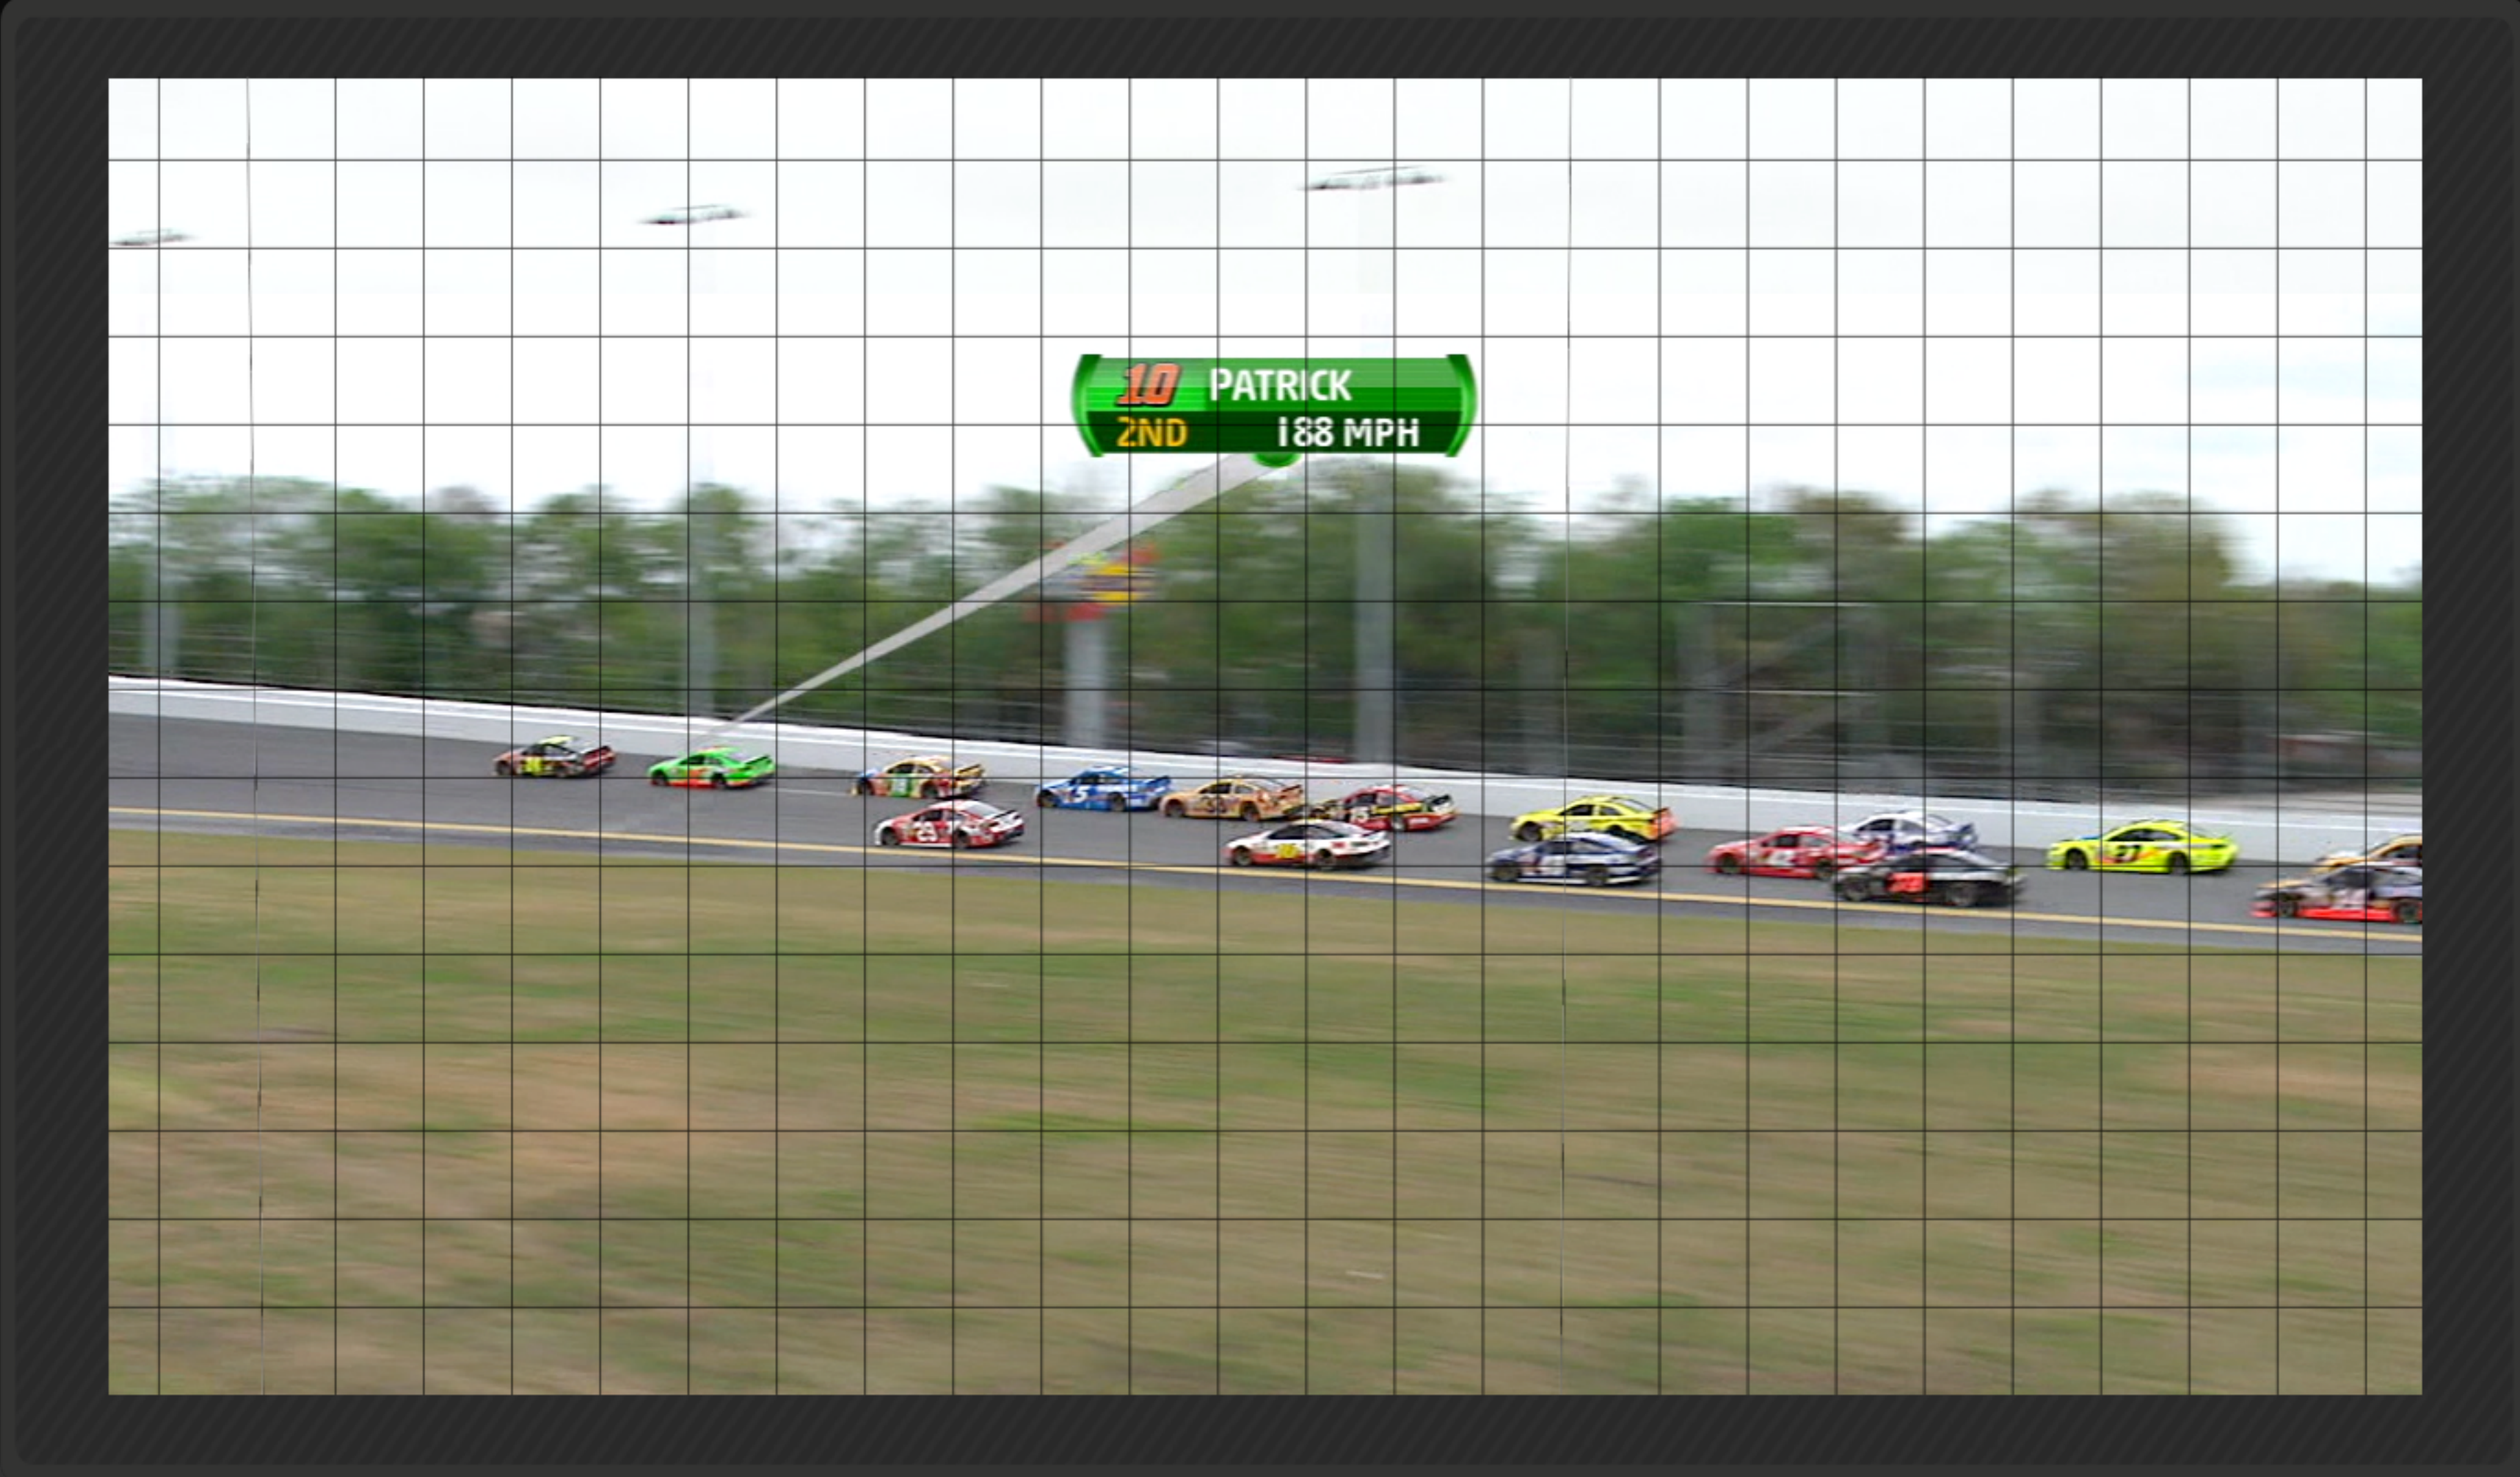

NASCAR **DRIVING TO THE FUTURE**

TOYOTA
DRIVEN
APRIL 10-12

TEQUILA
PATRÓN

TOYOTA

CERVEZA
TECATE

CERVEZA
TECATE

MOTHERS

MOTEGI RACING

TIMING & SCORING LOOPS

SPORTVISION METADATA

360000

HOURS OF FOOTAGE

+ 2,000 HOURS / MONTH

OPEN **ARCHITECTURE**

INGEST

LOG

ACQUISITION & **INGEST**

THE QUALITY CONTROL STEP

ACQUISITION & **INGEST**

THE QUALITY CONTROL STEP

WORKFLOW MANAGEMENT

The screenshot displays the Reach Engine Studio web interface. The browser address bar shows `engine.nascar.com/#/media/content/0`. The user is logged in as `As cwtmayer`. The main navigation bar includes `content`, `admin`, and `workflow`. A search bar contains the query `2014 Daytona`. The interface is divided into two main sections: a search results table and an inspector panel.