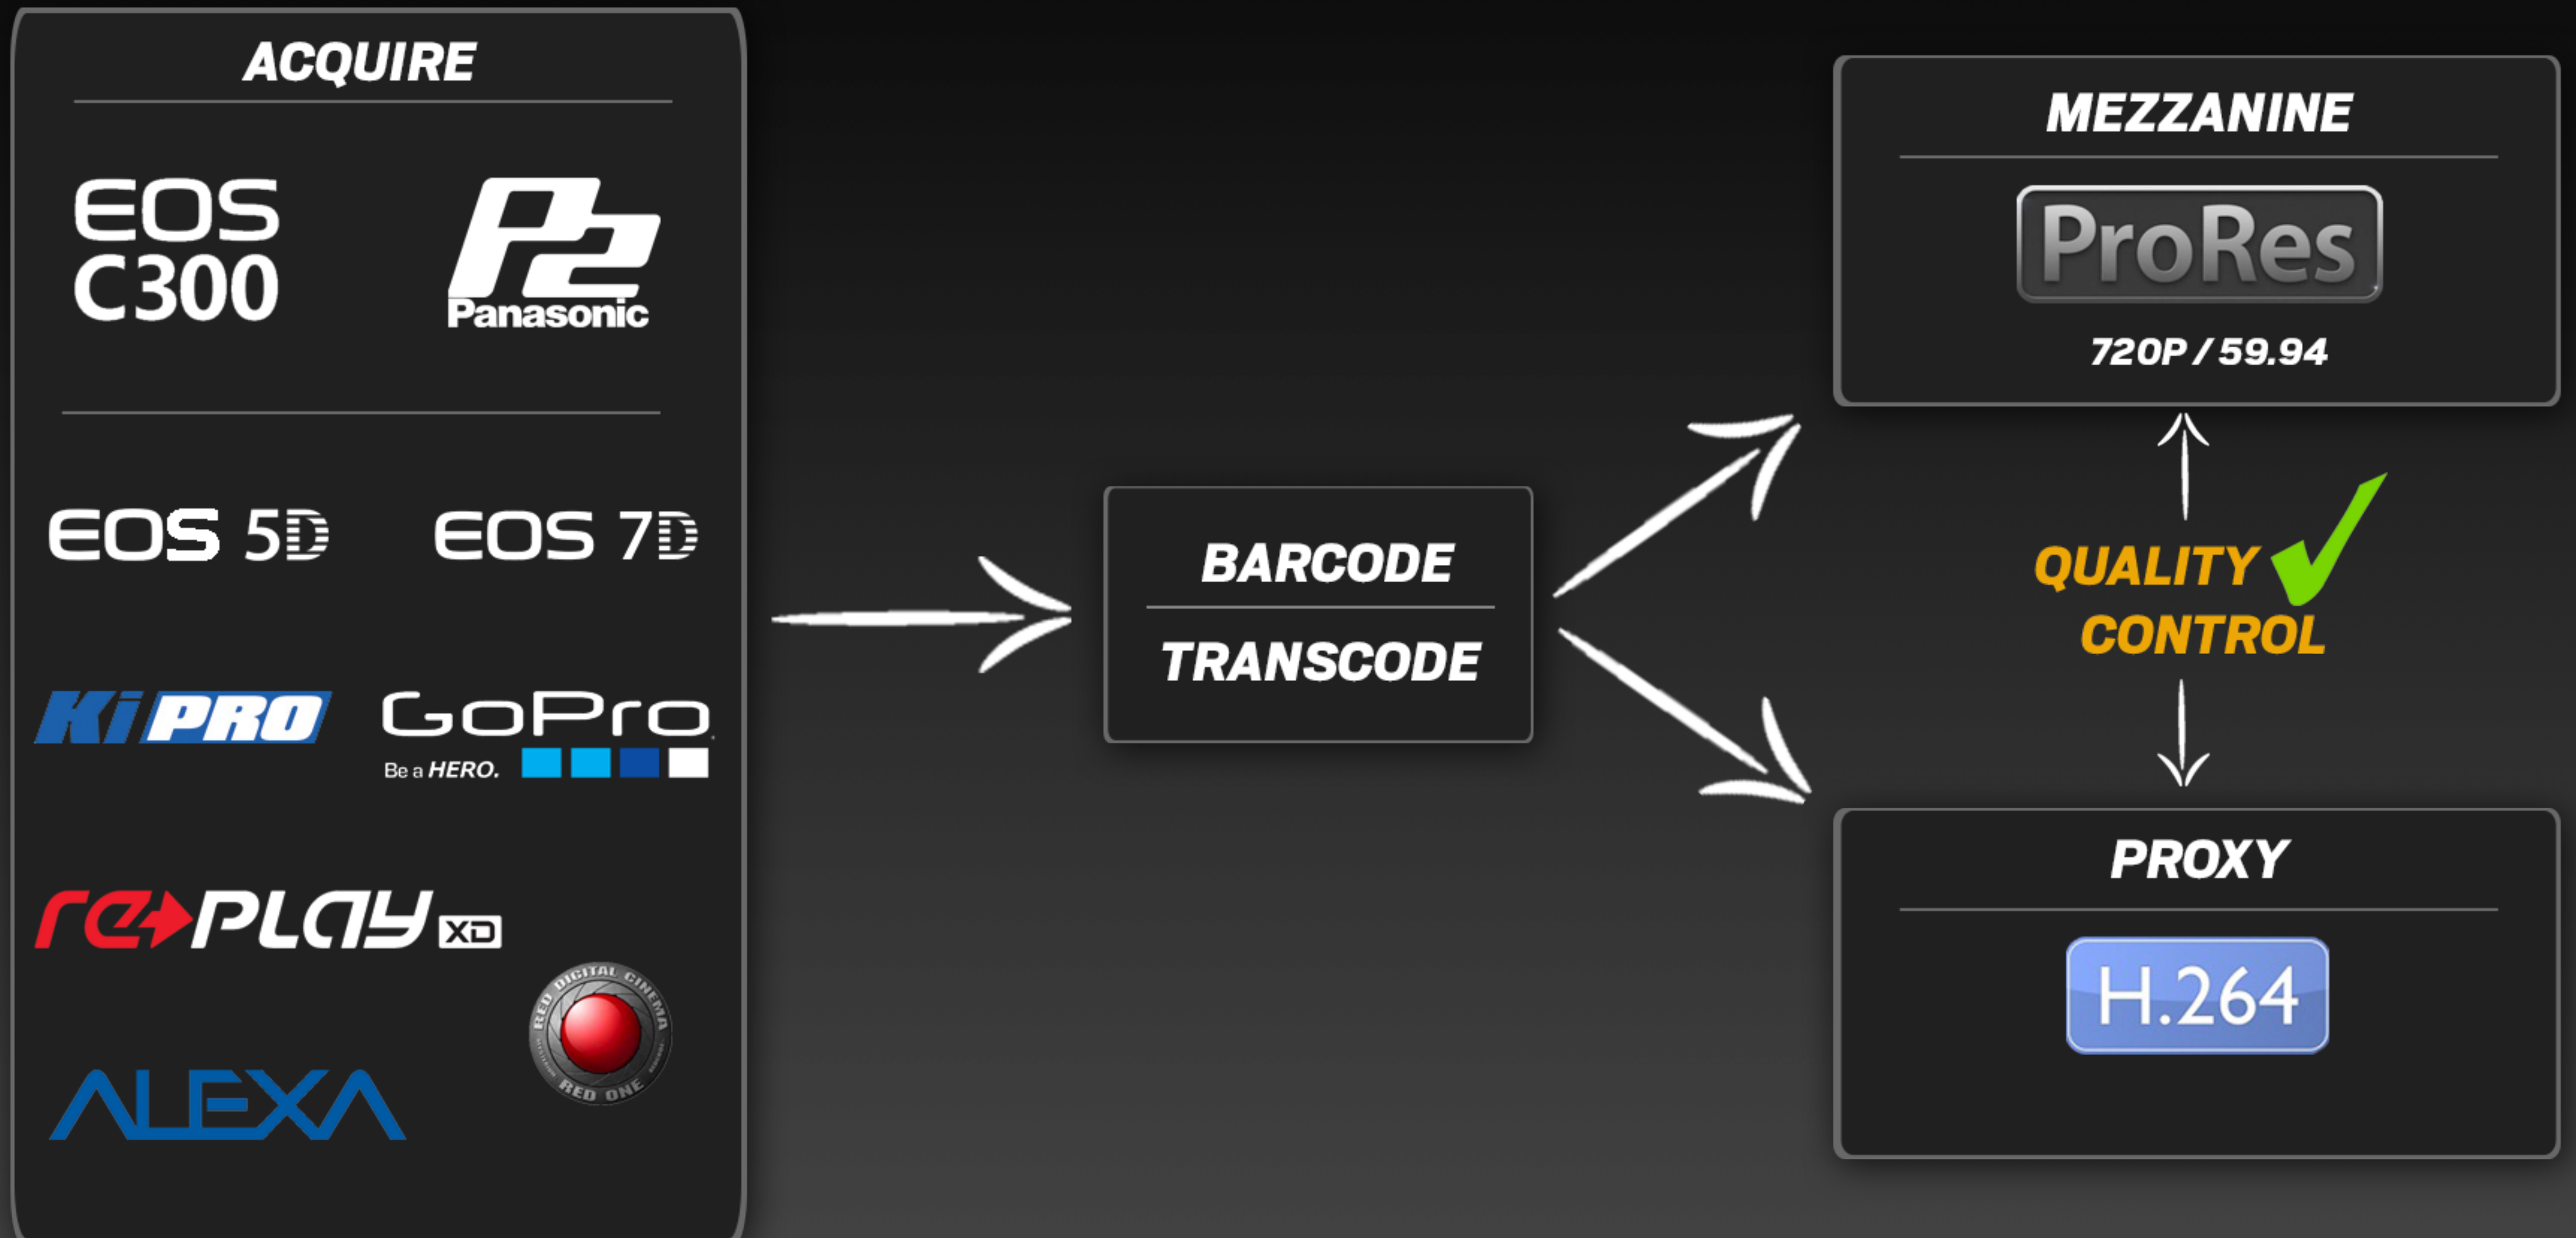

TIMING & SCORING LOOPS

SPORTVISION METADATA

360000

HOURS OF FOOTAGE

+ 2,000 HOURS / MONTH

OPEN **ARCHITECTURE**

INGEST

LOG

EDIT

TRANSCODE

TRANSMIT

FILESYSTEM

STORAGE
(TIER 1)

STORAGE
(TIER 2)

STORAGE
(TIER 3)

ACQUISITION & **INGEST**

ACQUISITION & **INGEST**

THE QUALITY CONTROL STEP

ACQUISITION & **INGEST**

THE QUALITY CONTROL STEP

WORKFLOW MANAGEMENT

The screenshot displays the Reach Engine Studio web interface. The browser address bar shows `engine.nascar.com/#/media/content/0`. The user is logged in as `As cwtmayer`. The main navigation bar includes `content`, `admin`, and `workflow`. A search bar contains the query `2014 Daytona`. The interface is divided into two main sections: a search results table and an inspector panel.