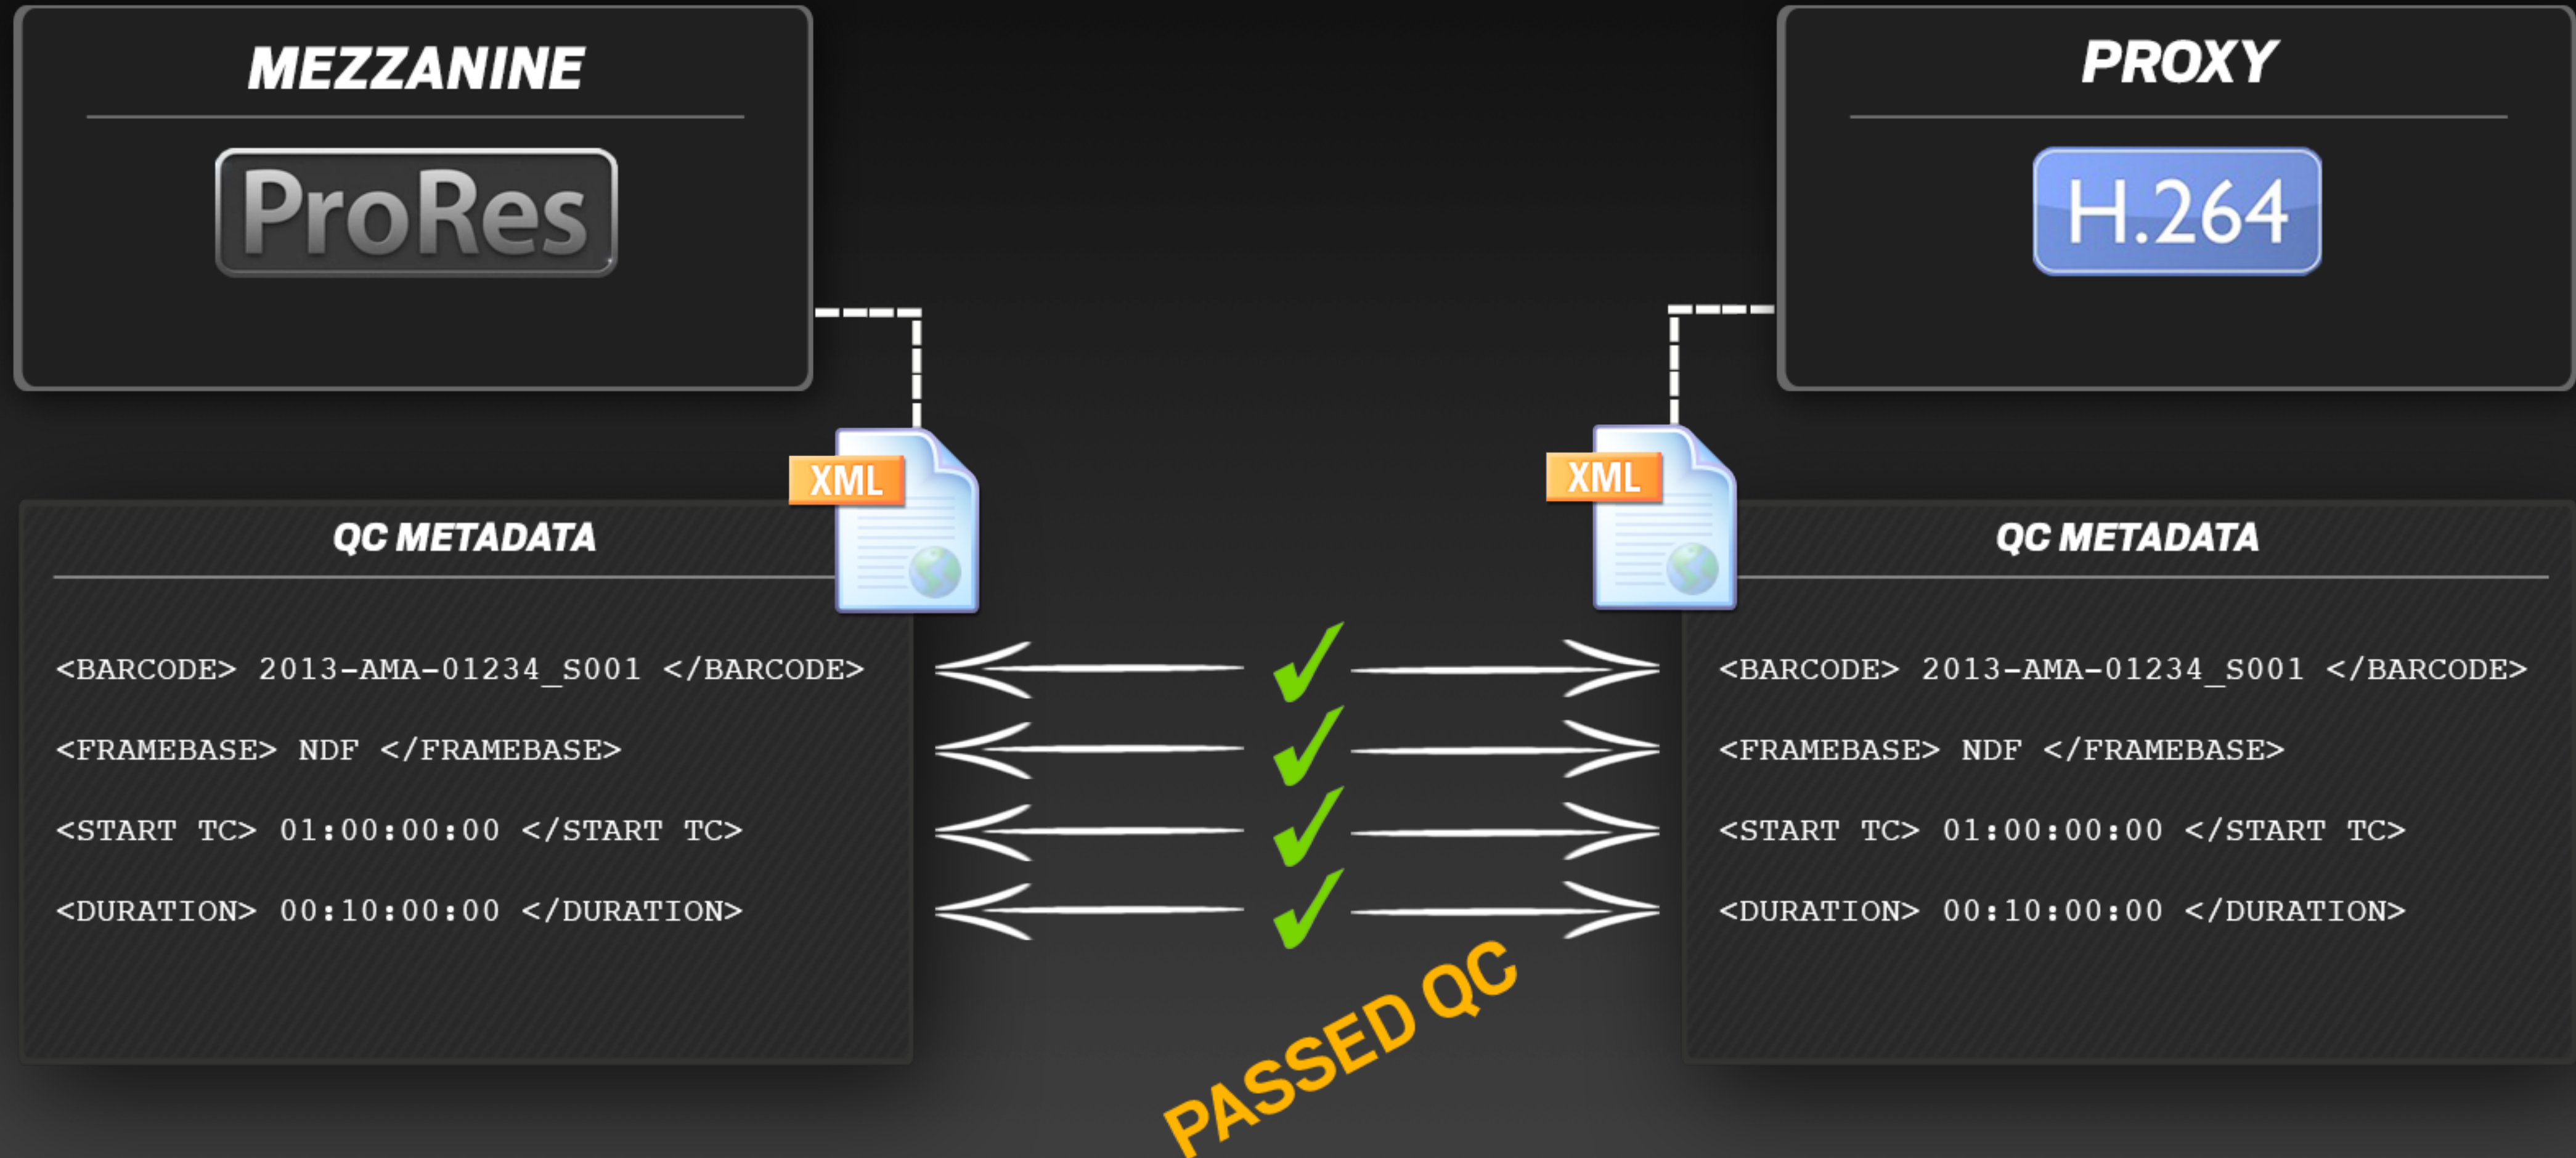

EDIT

TRANSCODE

TRANSMIT

FILESYSTEM

STORAGE
(TIER 1)

STORAGE
(TIER 2)

STORAGE
(TIER 3)

ACQUISITION & **INGEST**

ACQUISITION & **INGEST**

THE QUALITY CONTROL STEP

ACQUISITION & **INGEST**

THE QUALITY CONTROL STEP

WORKFLOW MANAGEMENT

The screenshot displays the Reach Engine Studio web interface. The browser address bar shows `engine.nascar.com/#/media/content/0`. The user is logged in as `As cwtmayer`. The main navigation bar includes `content`, `admin`, and `workflow`. A search bar contains the query `2014 Daytona`. The interface is divided into two main sections: a search results table and an inspector panel.

Inspector Panel:

Video Preview

00:00:00:00 / 00:00:14:01

General Info

- ID: 5918474
- Date Created: [blank]
- Date Modified: 2014-12-17 at 8:13:58 PM

Details

- Duration: 00:00:14:01
- Framerate: 60 FPS
- Status: **Archived**
- Source Path: /stornext/ Y/ ReachEngine/ Mezzanines/ 2014/ 12/ 17/ 20/ 13-FB-00657_000301.mov
- Archive Path: 13-FB-00657_000301.mov