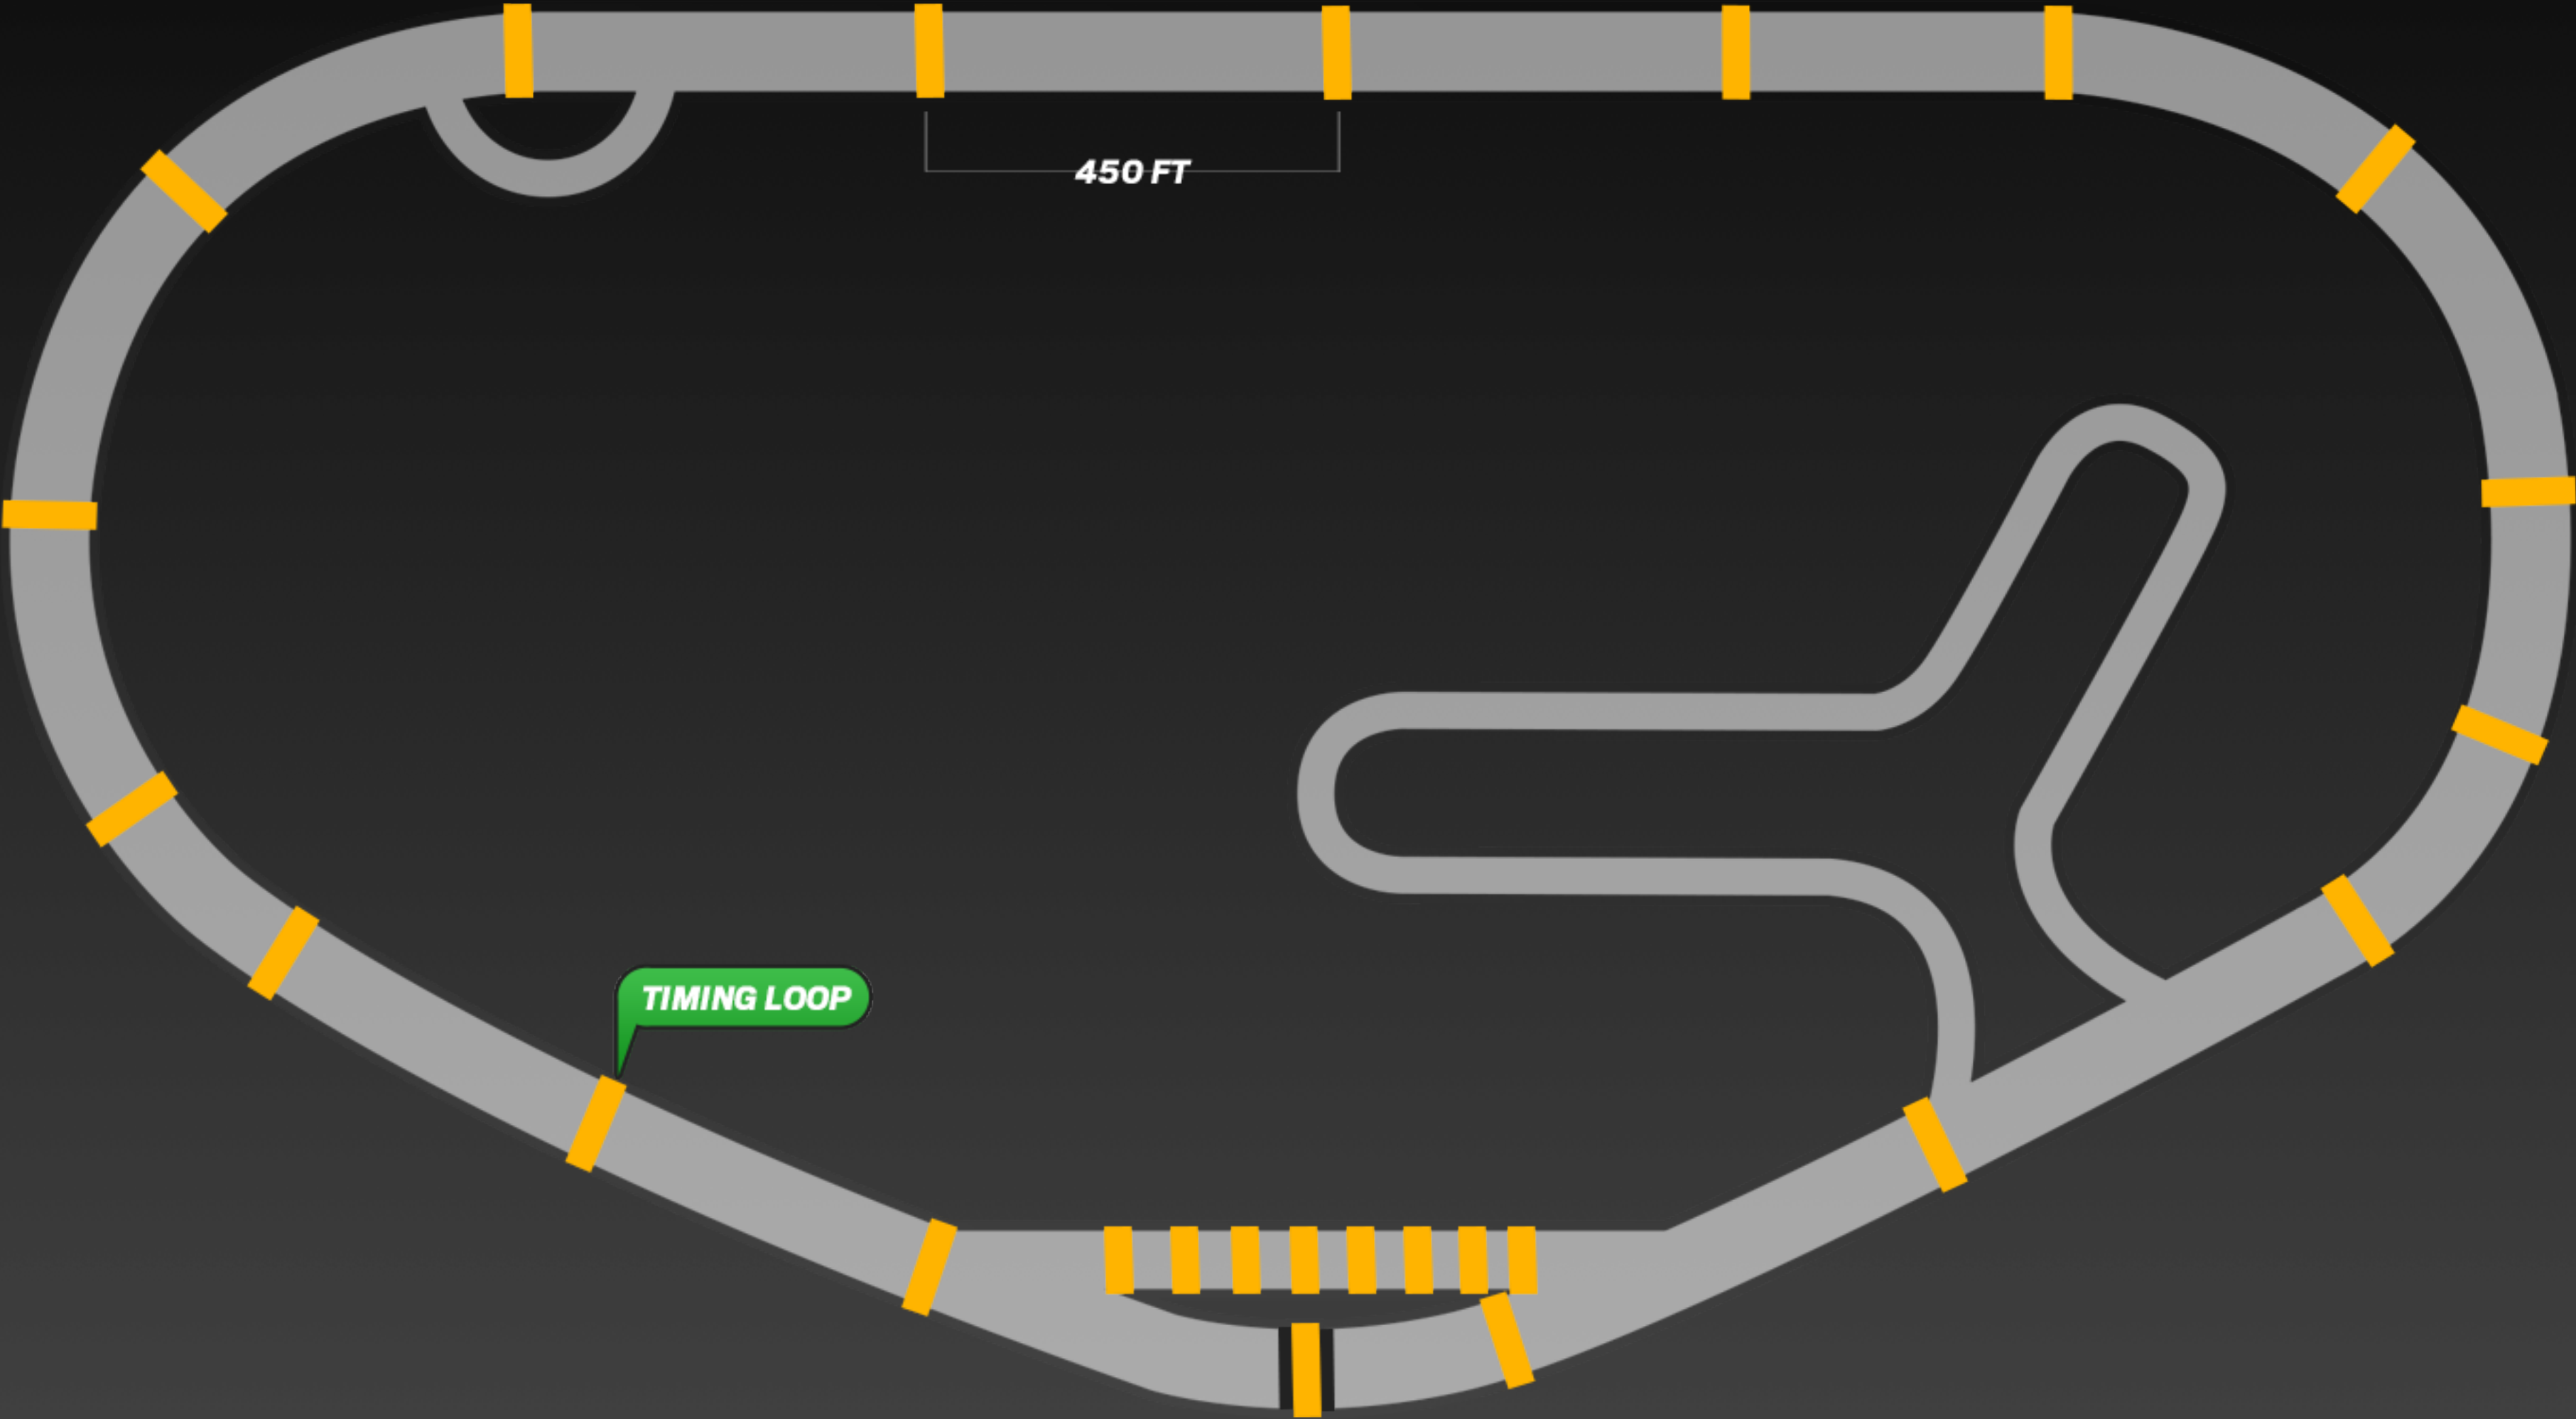

TIMING & SCORING LOOPS

SPORTVISION METADATA

360000

HOURS OF FOOTAGE

+ 2,000 HOURS / MONTH

OPEN **ARCHITECTURE**

INGEST

LOG