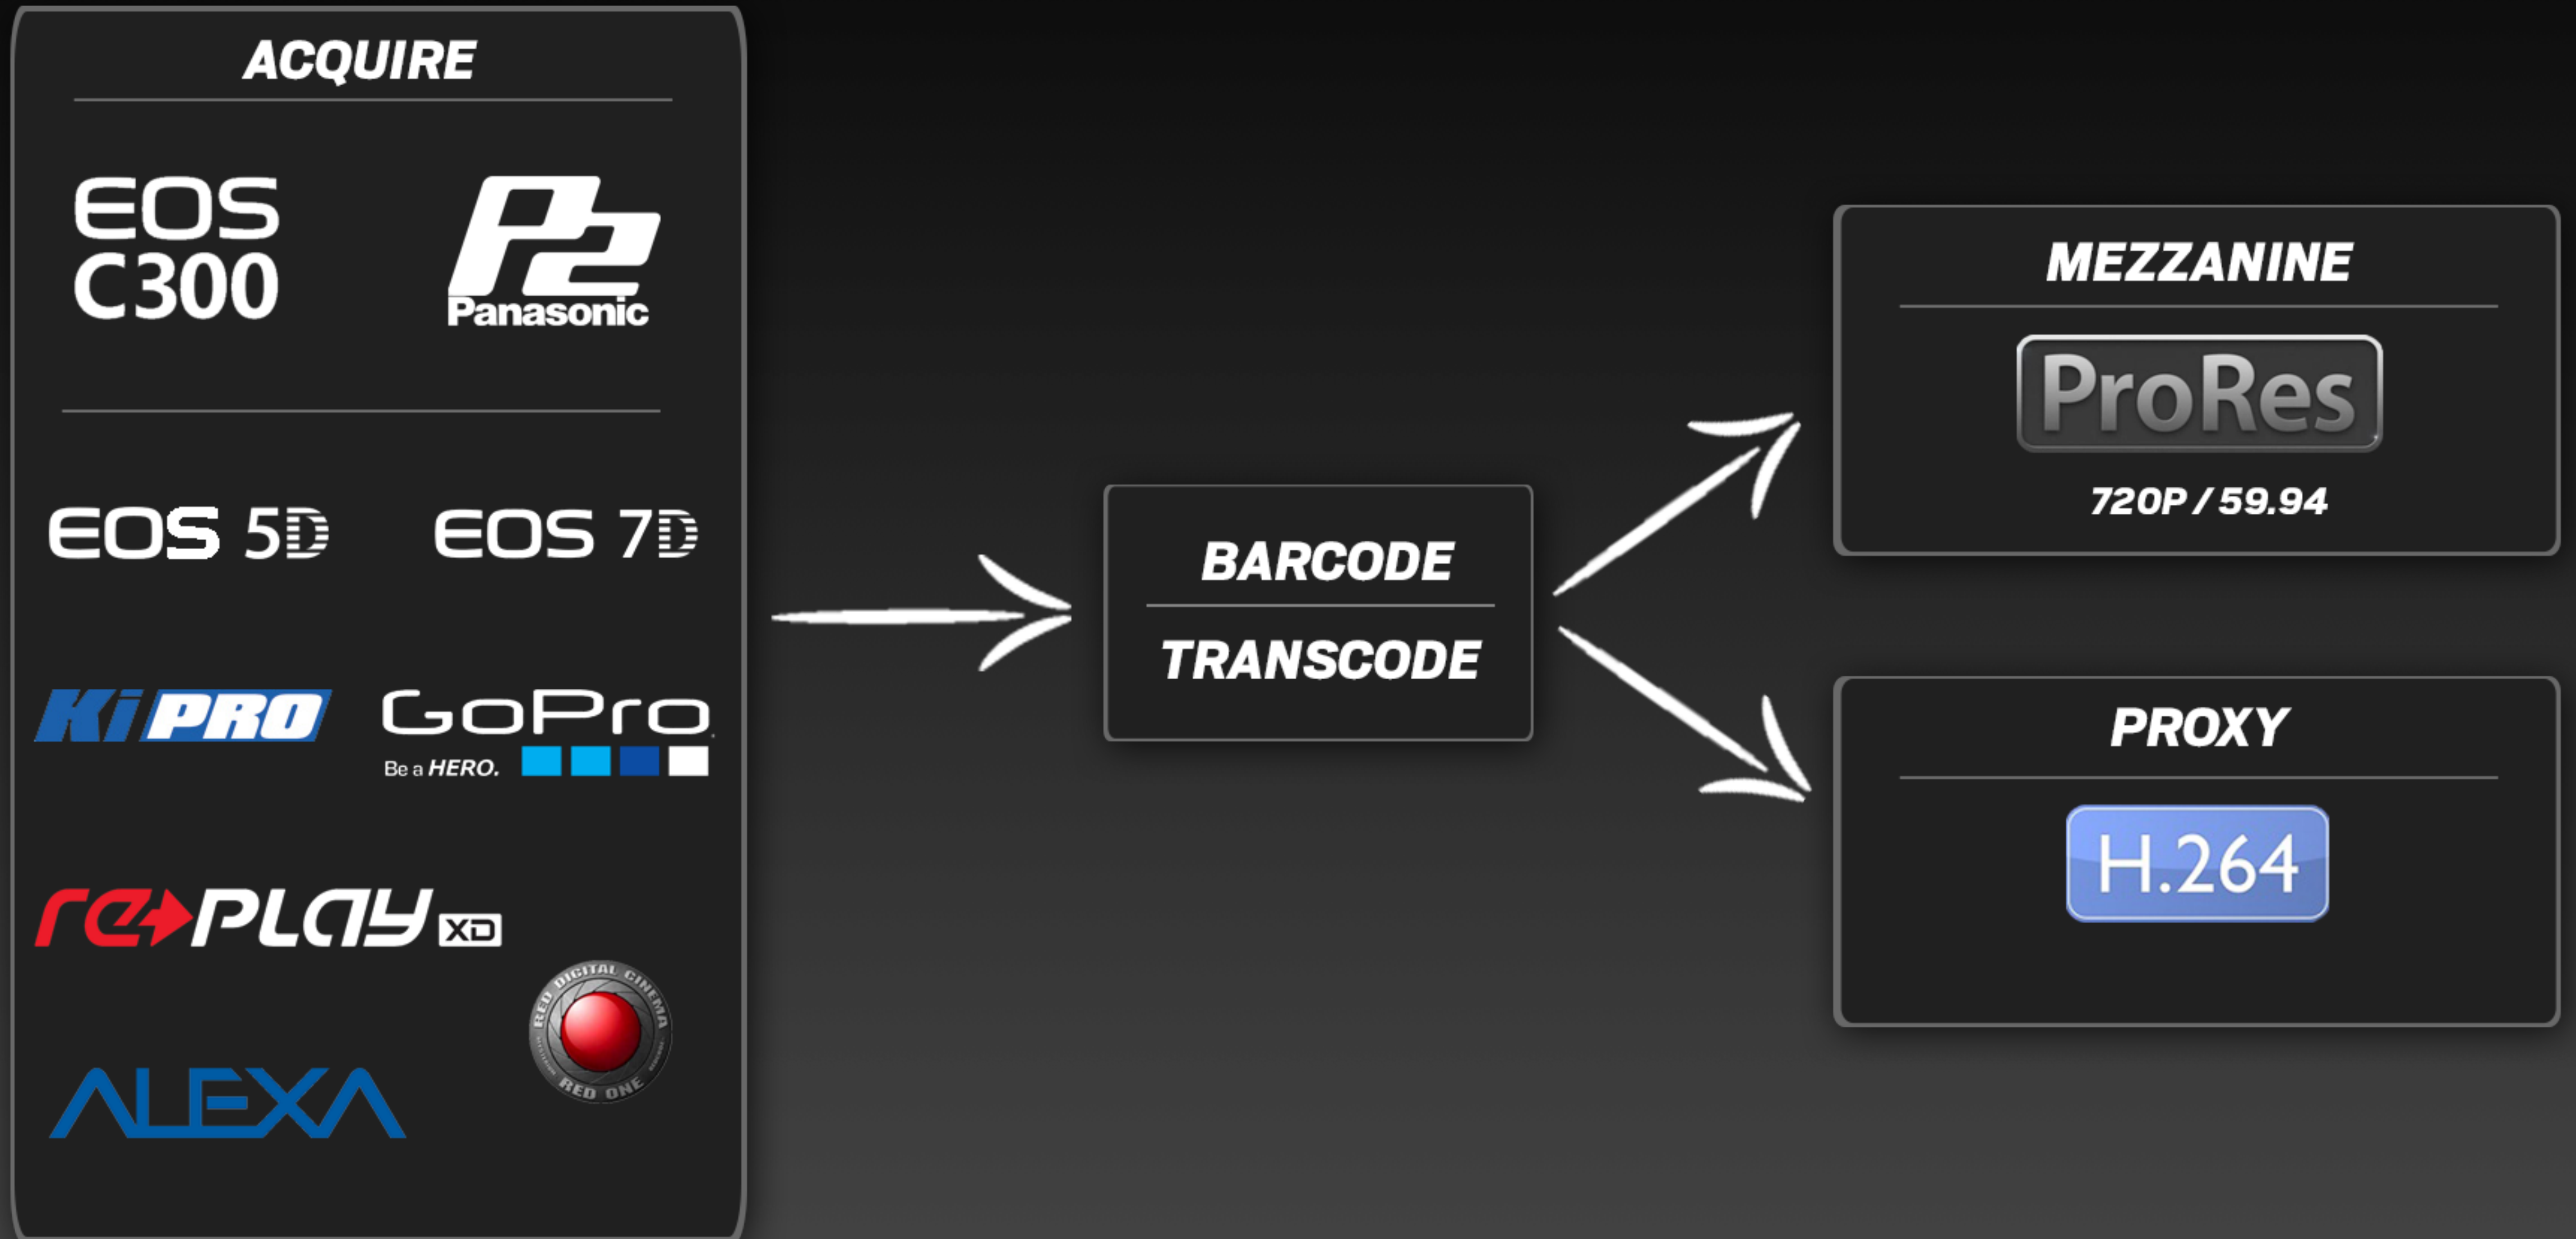

TIMING & SCORING LOOPS

SPORTVISION METADATA

360000

HOURS OF FOOTAGE

+ 2,000 HOURS / MONTH

OPEN **ARCHITECTURE**

INGEST

LOG

EDIT

TRANSCODE

TRANSMIT

FILESYSTEM

STORAGE
(TIER 1)

STORAGE
(TIER 2)

STORAGE
(TIER 3)

ACQUISITION & **INGEST**

ACQUISITION & **INGEST**

THE QUALITY CONTROL STEP

ACQUISITION & **INGEST**

THE QUALITY CONTROL STEP

WORKFLOW MANAGEMENT

The screenshot displays the Reach Engine Studio web interface. The browser address bar shows `engine.nascar.com/#/media/content/0`. The user is logged in as `As cwtmayer`. The main navigation bar includes `content`, `admin`, and `workflow`. A search bar contains the query `2014 Daytona`. The interface is divided into two main sections: a search results table and an inspector panel.

Inspector Panel:

Video Preview

00:00:00:00 / 00:00:14:01

General Info

- ID: 5918474
- Date Created: [blank]
- Date Modified: 2014-12-17 at 8:13:58 PM

Details

- Duration: 00:00:14:01
- Framerate: 60 FPS
- Status: **Archived**
- Source Path: /stornext/ Y/ ReachEngine/ Mezzanines/ 2014/ 12/ 17/ 20/ 13-FB-00657_000301.mov
- Archive Path: 13-FB-00657_000301.mov